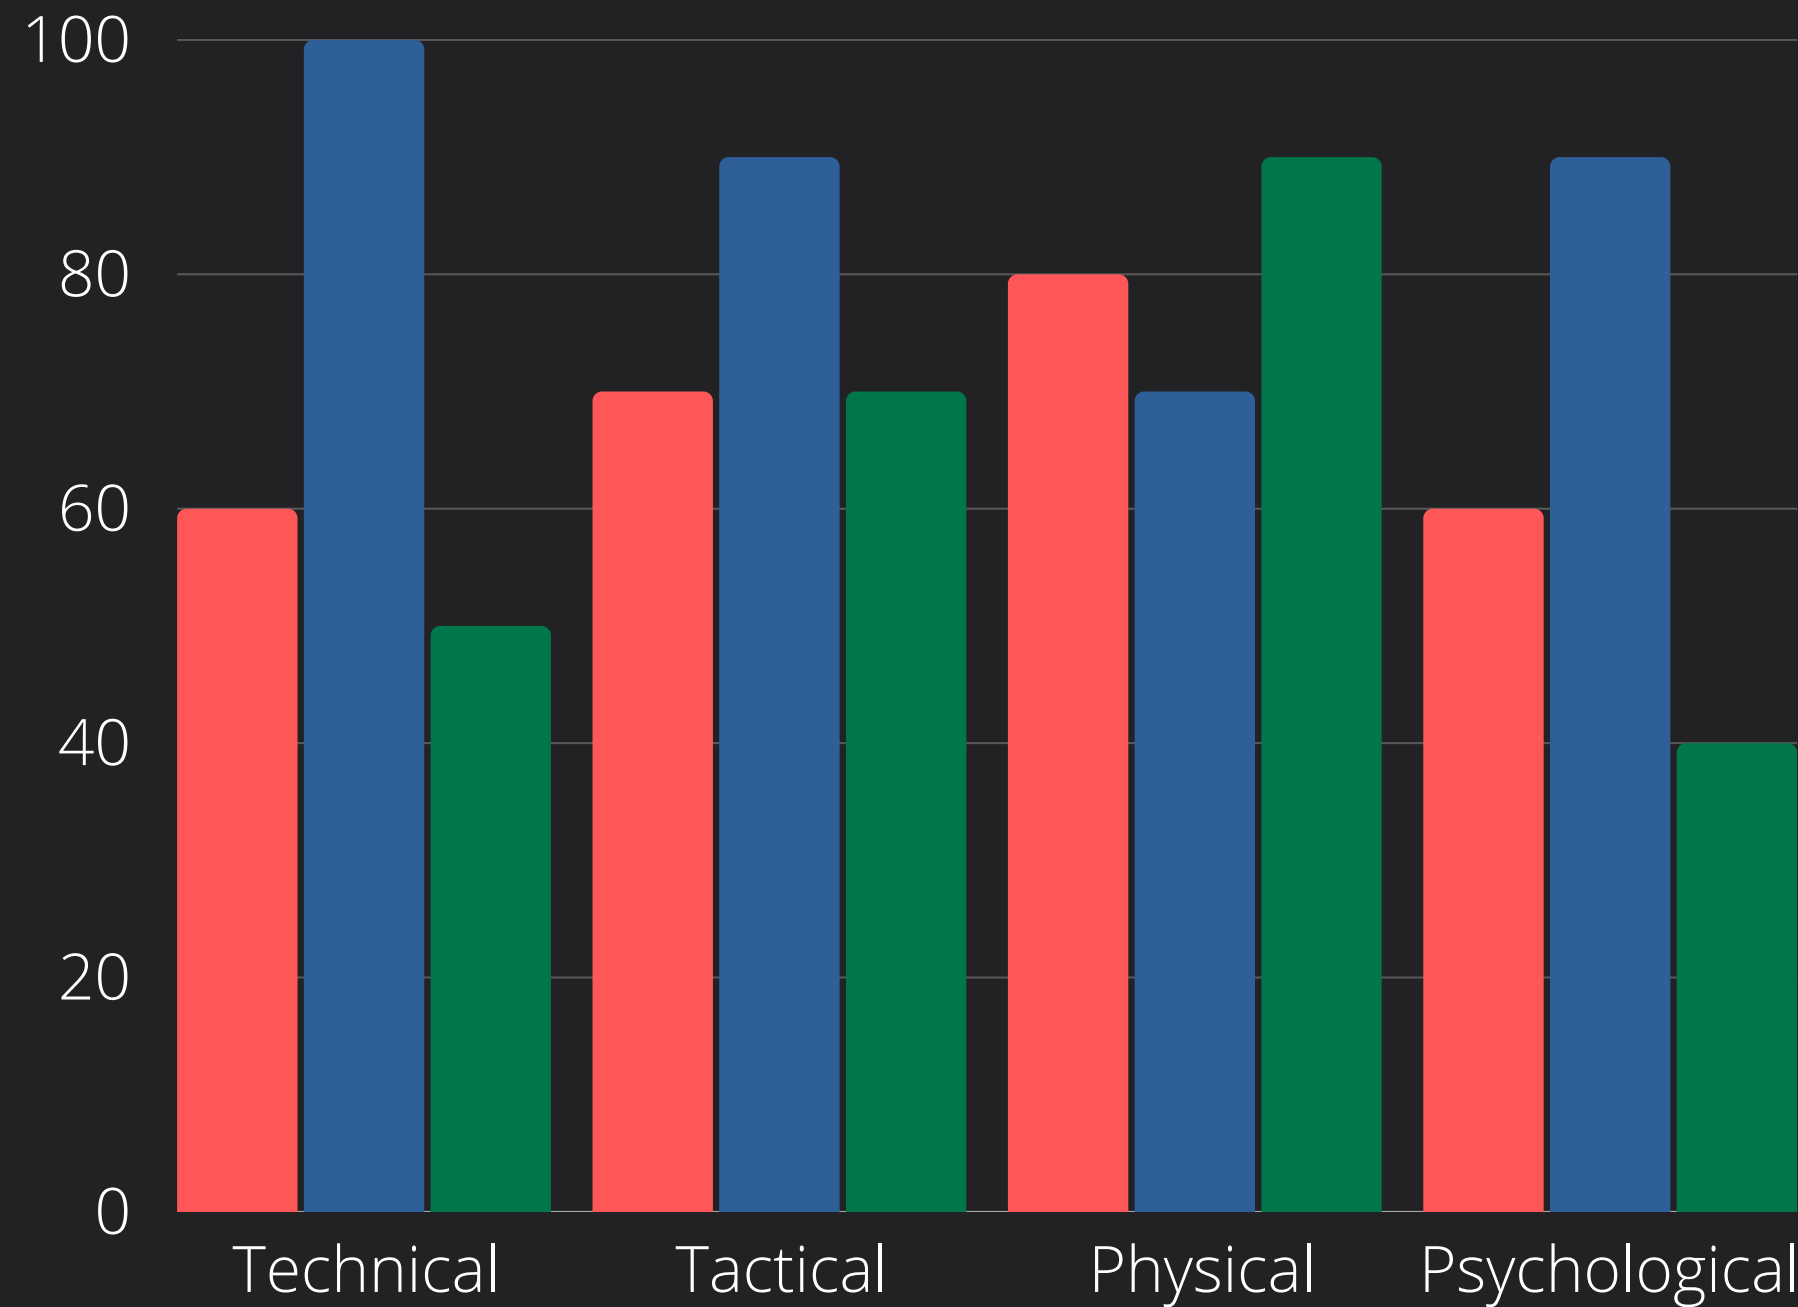

- 14:45 – 15:25 → Team A vs B
- 15:30 – 16:10 → Team C vs D
- 16:15 – 16:55 → Team A vs C
- 17:00 – 17:40 → Team B vs D

Saturday, 09:00 (Kick Off)

- 09:00 – 09:40 → Team A vs D
- 09:45 – 10:25 → Team B vs C
- 10:30 – 11:10 → Team C vs A
- 11:15 – 11:55 → Team D vs B

VS

A F S

ASIA FOOTBALL SHOWCASE

IDEAL

FOREIGN

PRO PLAYER

ATTRIBUTES

Defenders
Tackling, Positioning, Strength, Composure